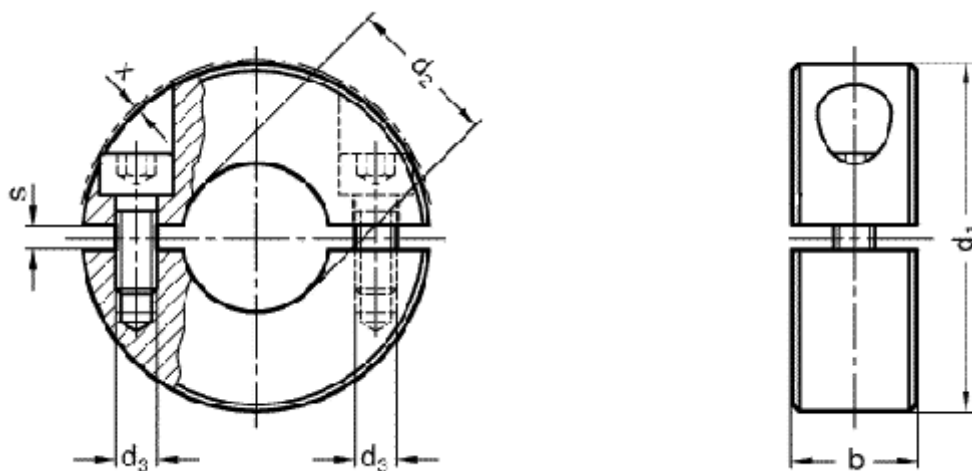

Data Sheet

Article number: 20707260B35ST

Description: E+G Split set GN 707.2-60-B35-ST
, 2-pieces

Measures

b = 15
d1 = 60
d2 = B 35
d3 = M6
s = 4
x = 0.4